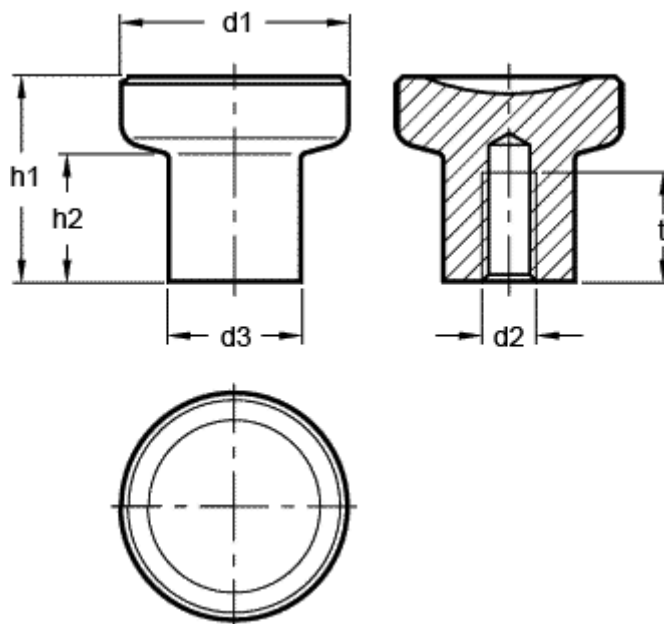

Article number: 20676121M5A

Description: E+G Knob GN 676.1-21-M5-A

Measures

d_1	= 21
d_2	= M5
d_3	= 12.5
h_1	= 18.0
h_2	= 10.5
t min	= 10